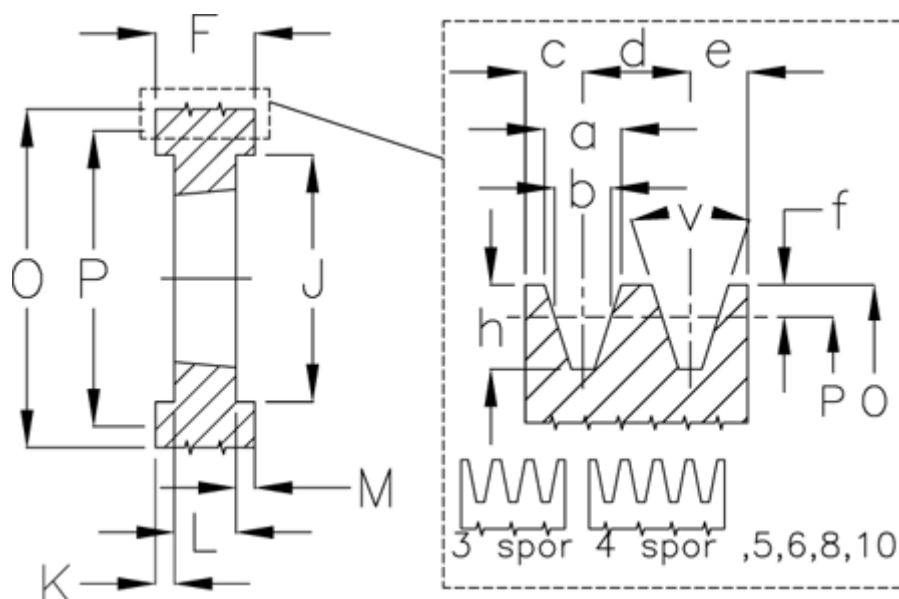

Article number: 604110012506

Description: V-belt pulley SPA 125/6 TL2012

Measures

a	= 12.7	For bush	= 2012	O	= 130.5
b	= 11.0	h	= 13.8	P	= 125
Bush ζ max	= 50	J	= 91	Type	= SPA
c	= 10.0	K	= 31,5	v	= 38 degrees
d	= 15.0	L	= 32		
e	= 10.0	m	= 31.5		
f	= 2.8	N	= -		
F	= 95	Number of ribs	= 6		